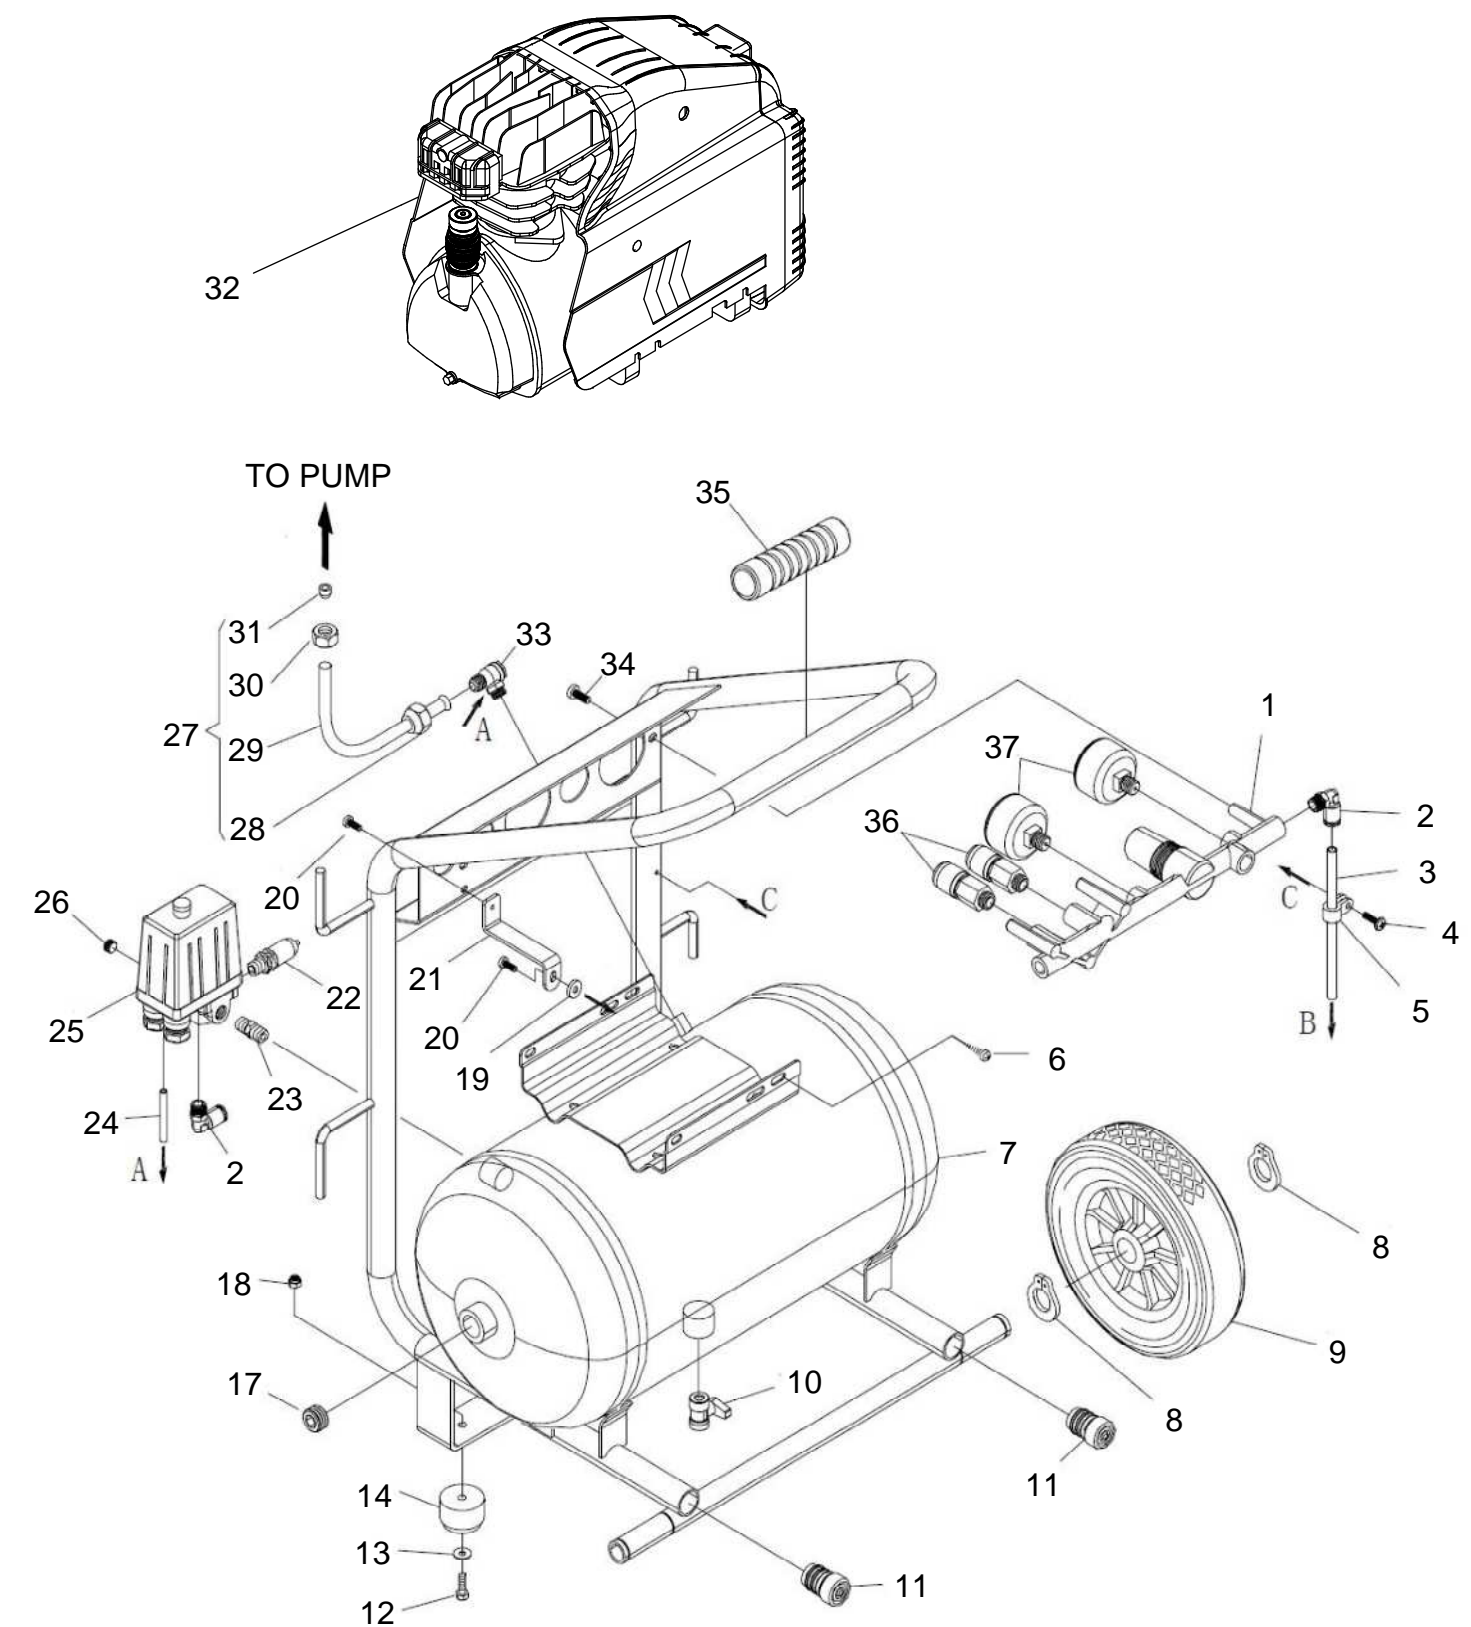

M:\Drawings\Mi-T-M Air Compressor\Production Dwg\AM1-PE02-05M.iam

ITEM	DESCRIPTION	Mi-T-M #	VENDOR	P/L	QTY
1	REGULATOR MANIFOLD	22-0487	9700002790		1
2	RETURN HOSE ELBOW 1/4" X 8mm	24-0347	7080970000		2
3	RETURN HOSE 8mm O.D.	15-0339	7230080000		1
4	PPHS - M5 X 10mm	27-8189	STOCK		1
5	CLAMP - PLASTIC	42-0054	9700002791		1
6	SCREW - M4.8 X 1.6 X 20mm	27-9551	STOCK		4
7	TANK 5 GAL BLACK	12-0251	9700002792		1
8	SNAP RING 3/4"	33-0561	9700010185		4
9	WHEEL - PLASTIC 200mm O.D.	14-0138	9700002793		2
10	DRAIN VALVE 1/4"	22-0479	9700000750		1
11	PLUG-1" ROUND TUBING	39-0220	STOCK		2
12	HHCS-ZI GR 8.8 M6 - 1P X 30mm	27-8003	STOCK		2
13	M6 WASHER SS	28-0067	STOCK		2
14	ISOLATOR 1.5" O.D. X 1"	14-0137	7360010000		2
15	ELECTRIC CABLE	32-0444	STOCK		1
16	TERMINAL 14GA #10 FORK BLUE	32-0003	STOCK		3
17	PLUG 1/2" ZINC	39-0016	STOCK		2
18	HEX NY LOCKNUT SS M6 - 1.00P	30-5018	STOCK		2
19	WASHER - RUBBER M5	28-1064	7360260000		1
20	PPHS - M5 X 14mm	27-8196	STOCK		2
21	BRACKET SUPPORT BLACK	20-1359	9700002787		1
22	SAFETY VALVE 1/4MNPT	22-0482	7192270000		1
23	NIPPLE 1/4NPT X 1/4NPT X 1.3P	24-0345	9700000330		1
24	RETURN HOSE 6mm O.D.	15-0338	7230010000		1
25	PRESSURE SWITCH	22-0483	7250640000		1
26	PLUG 1/4"	23-0513	7090070000		1
27	INLET HOSE KIT	70-0644	9700002808		1
28	COMPRESSION NUT (SEE KIT 70-0644)	N/A	9700000327	SEE KIT	1
29	COPPER LINE (SEE KIT 70-0644)	N/A	9700002794	SEE KIT	1
30	COMPRESSION NUT (SEE KIT 70-0644)	N/A	9700000325	SEE KIT	1
31	COMPRESSION RING (SEE KIT 70-0644)	N/A	7041070000	SEE KIT	1
32	PUMP	3-0395	9109850080		1
33	CHECK VALVE	22-0481	7190080000		1
34	PHSHS M6-1.0P X 12mm	27-8966	STOCK		4
35	RUBBER HANDLE	7-0246	7280050000		1
36	AIR QC SOCKET 1/4 IIS X 1/4 MNPT	17-0043	STOCK		2
37	GAUGE - 230 PSI 55mm O.D.	22-0486	7110300000		2

Mi-T-M Corporation				
SCALE: NTS	DATE: 1/7/14	DRAWING SIZE: B	APPD:	DRAWN BY: JDK
AM1-PE02-05M				
DRAWING/PART NO: AM1-PE02-05M				