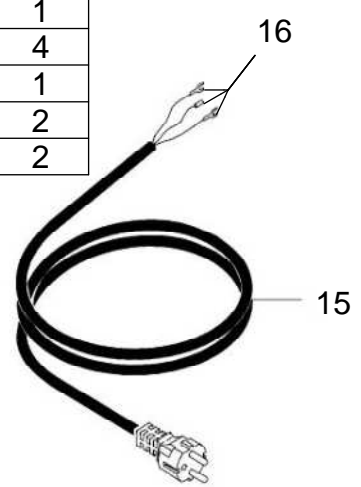

M:\Drawings\Mi-T-M Air Compressor\Production Dwg\AM1-PE02-05M.iam

ITEM	DESCRIPTION	Mi-T-M #	VENDOR	P/L	QTY
1	REGULATOR MANIFOLD	22-0487	9700002790		1
2	RETURN HOSE ELBOW 1/4" X 8mm	24-0347	7080970000		2
3	RETURN HOSE 8mm O.D.	15-0339	7230080000		1
4	PPHS - M5 X 10mm	27-8189	STOCK		1
5	CLAMP - PLASTIC	42-0054	9700002791		1
6	SCREW - M4.8 X 1.6 X 20mm	27-9551	STOCK		4
7	TANK 5 GAL BLACK	12-0251	9700002792		1
8	SNAP RING 3/4"	33-0561	9700010185		4
9	WHEEL - PLASTIC 200mm O.D.	14-0138	9700002793		2
10	DRAIN VALVE 1/4"	22-0479	9700000750		1
11	PLUG-1" ROUND TUBING	39-0220	STOCK		2
12	HHCS-ZI GR 8.8 M6 - 1P X 30mm	27-8003	STOCK		2
13	M6 WASHER SS	28-0067	STOCK		2
14	ISOLATOR 1.5" O.D. X 1"	14-0137	7360010000		2
15	ELECTRIC CABLE	32-0444	STOCK		1
16	TERMINAL 14GA #10 FORK BLUE	32-0003	STOCK		3
17	PLUG 1/2" ZINC	39-0016	STOCK		2
18	HEX NY LOCKNUT SS M6 - 1.00P	30-5018	STOCK		2
19	WASHER - RUBBER M5	28-1064	7360260000		1
20	PPHS - M5 X 14mm	27-8196	STOCK		2
21	BRACKET SUPPORT BLACK	20-1359	9700002787		1
22	SAFETY VALVE 1/4MNPT	22-0482	7192270000		1
23	NIPPLE 1/4NPT X 1/4NPT X 1.3P	24-0345	9700000330		1
24	RETURN HOSE 6mm O.D.	15-0338	7230010000		1
25	PRESSURE SWITCH	22-0483	7250640000		1
26	PLUG 1/4"	23-0513	7090070000		1
27	INLET HOSE KIT	70-0644	9700002808		1
28	COMPRESSION NUT (SEE KIT 70-0644)	N/A	9700000327	SEE KIT	1
29	COPPER LINE (SEE KIT 70-0644)	N/A	9700002794	SEE KIT	1
30	COMPRESSION NUT (SEE KIT 70-0644)	N/A	9700000325	SEE KIT	1
31	COMPRESSION RING (SEE KIT 70-0644)	N/A	7041070000	SEE KIT	1
32	PUMP	3-0395	9109850080		1
33	CHECK VALVE	22-0481	7190080000		1
34	PHSHS M6-1.0P X 12mm	27-8966	STOCK		4
35	RUBBER HANDLE	7-0246	7280050000		1
36	AIR QC SOCKET 1/4 IIS X 1/4 MNPT	17-0043	STOCK		2
37	GAUGE - 230 PSI 55mm O.D.	22-0486	7110300000		2

Mi-T-M Corporation				
SCALE: NTS	DATE: 1/7/14	DRAWING SIZE: B	APPD:	DRAWN BY: JDK
AM1-PE02-05M				
DRAWING/PART NO: AM1-PE02-05M				